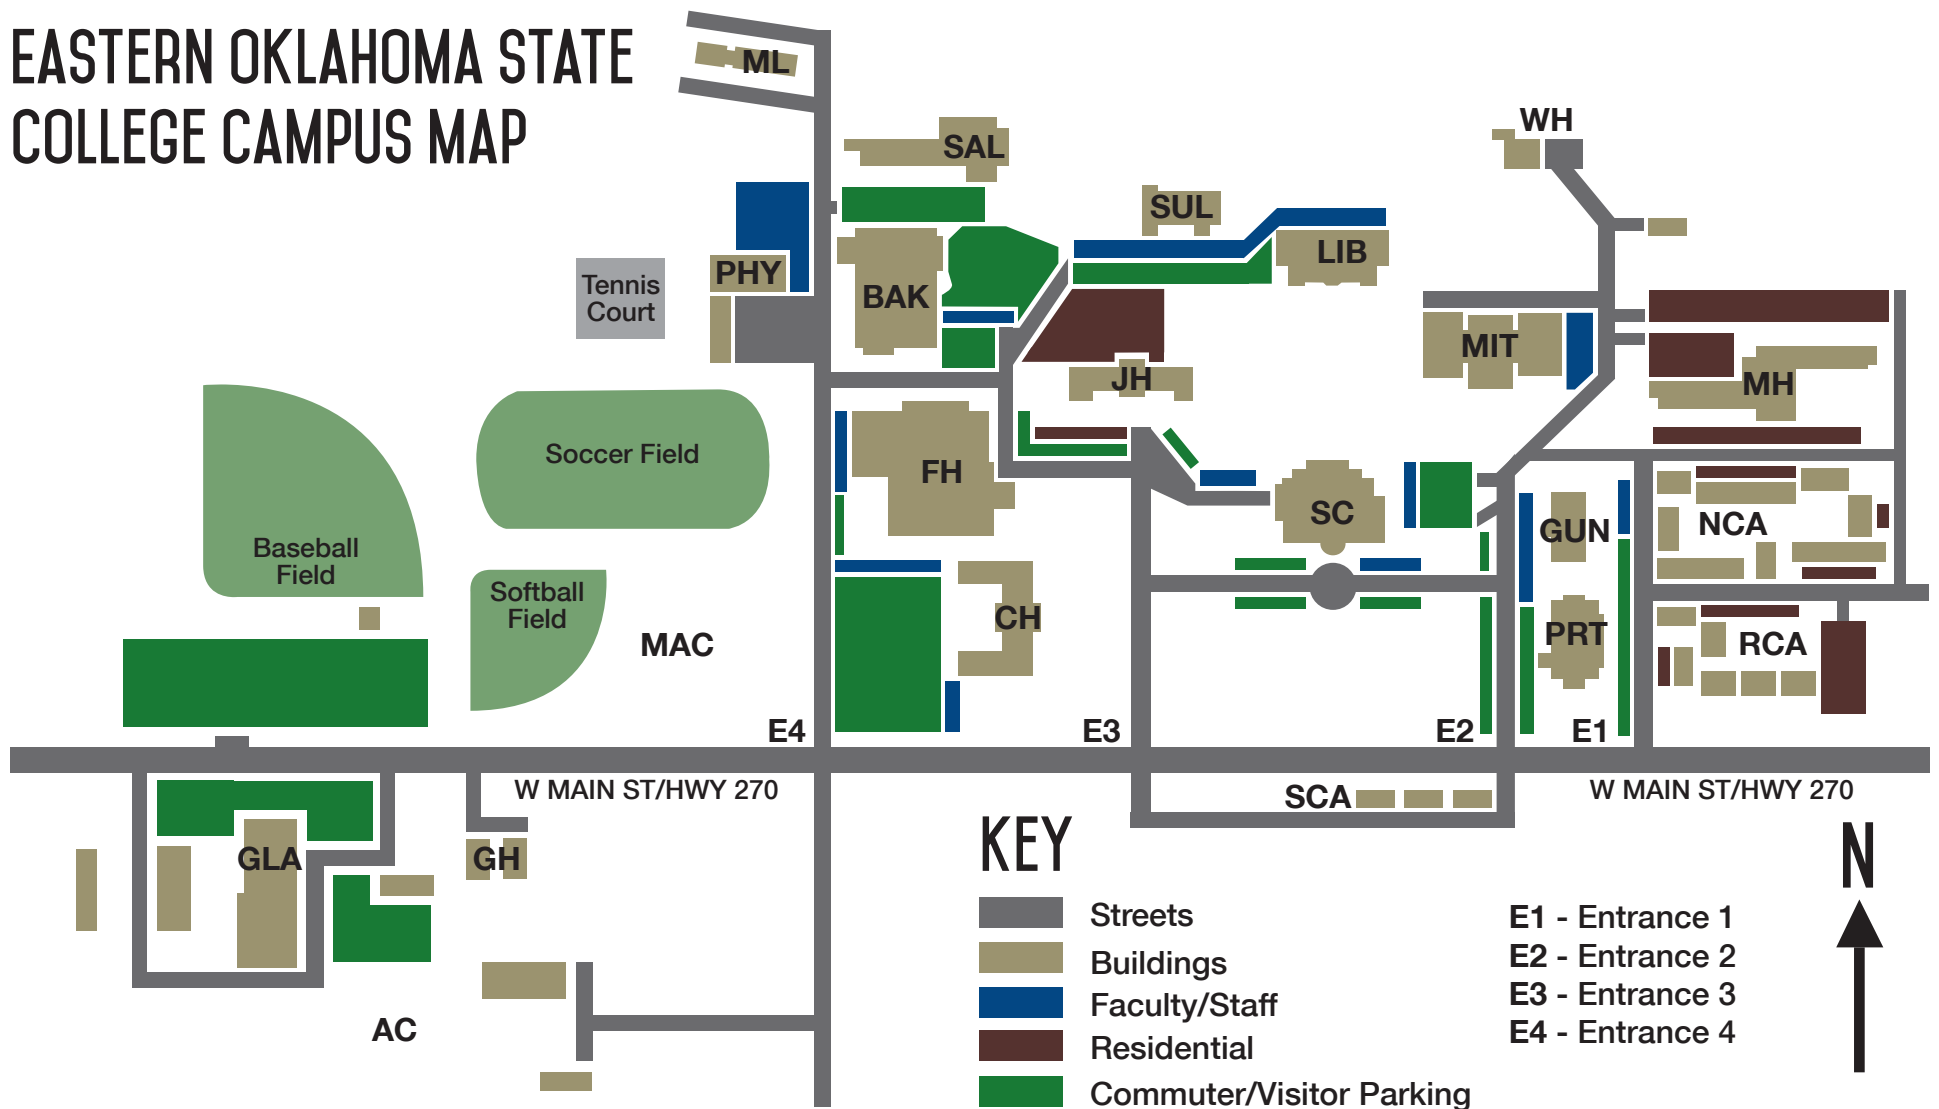

EASTERN OKLAHOMA STATE COLLEGE CAMPUS MAP

AC Agricultural Complex
BAK Baker Hall
CH Choctaw Hall
FH C.C. Dunlap Field House
GLA Goddard Livestock Show Arena
GH Greenhouse
JH Johnston Hall

LIB Library/Administration
MAC Mountaineer Athletic Complex
MH Miller Hall
MIT Mitchell Hall
ML Meats Lab
NCA North Campus Apartments
PHY Physical Plant

PRT Pratt Hall
RCA Regents Court Apartments
SAL Salmon Hall
SC E.E. Tourtellotte Student Center
SCA South Campus Apartments
SUL Sullivan Hall
WH White House