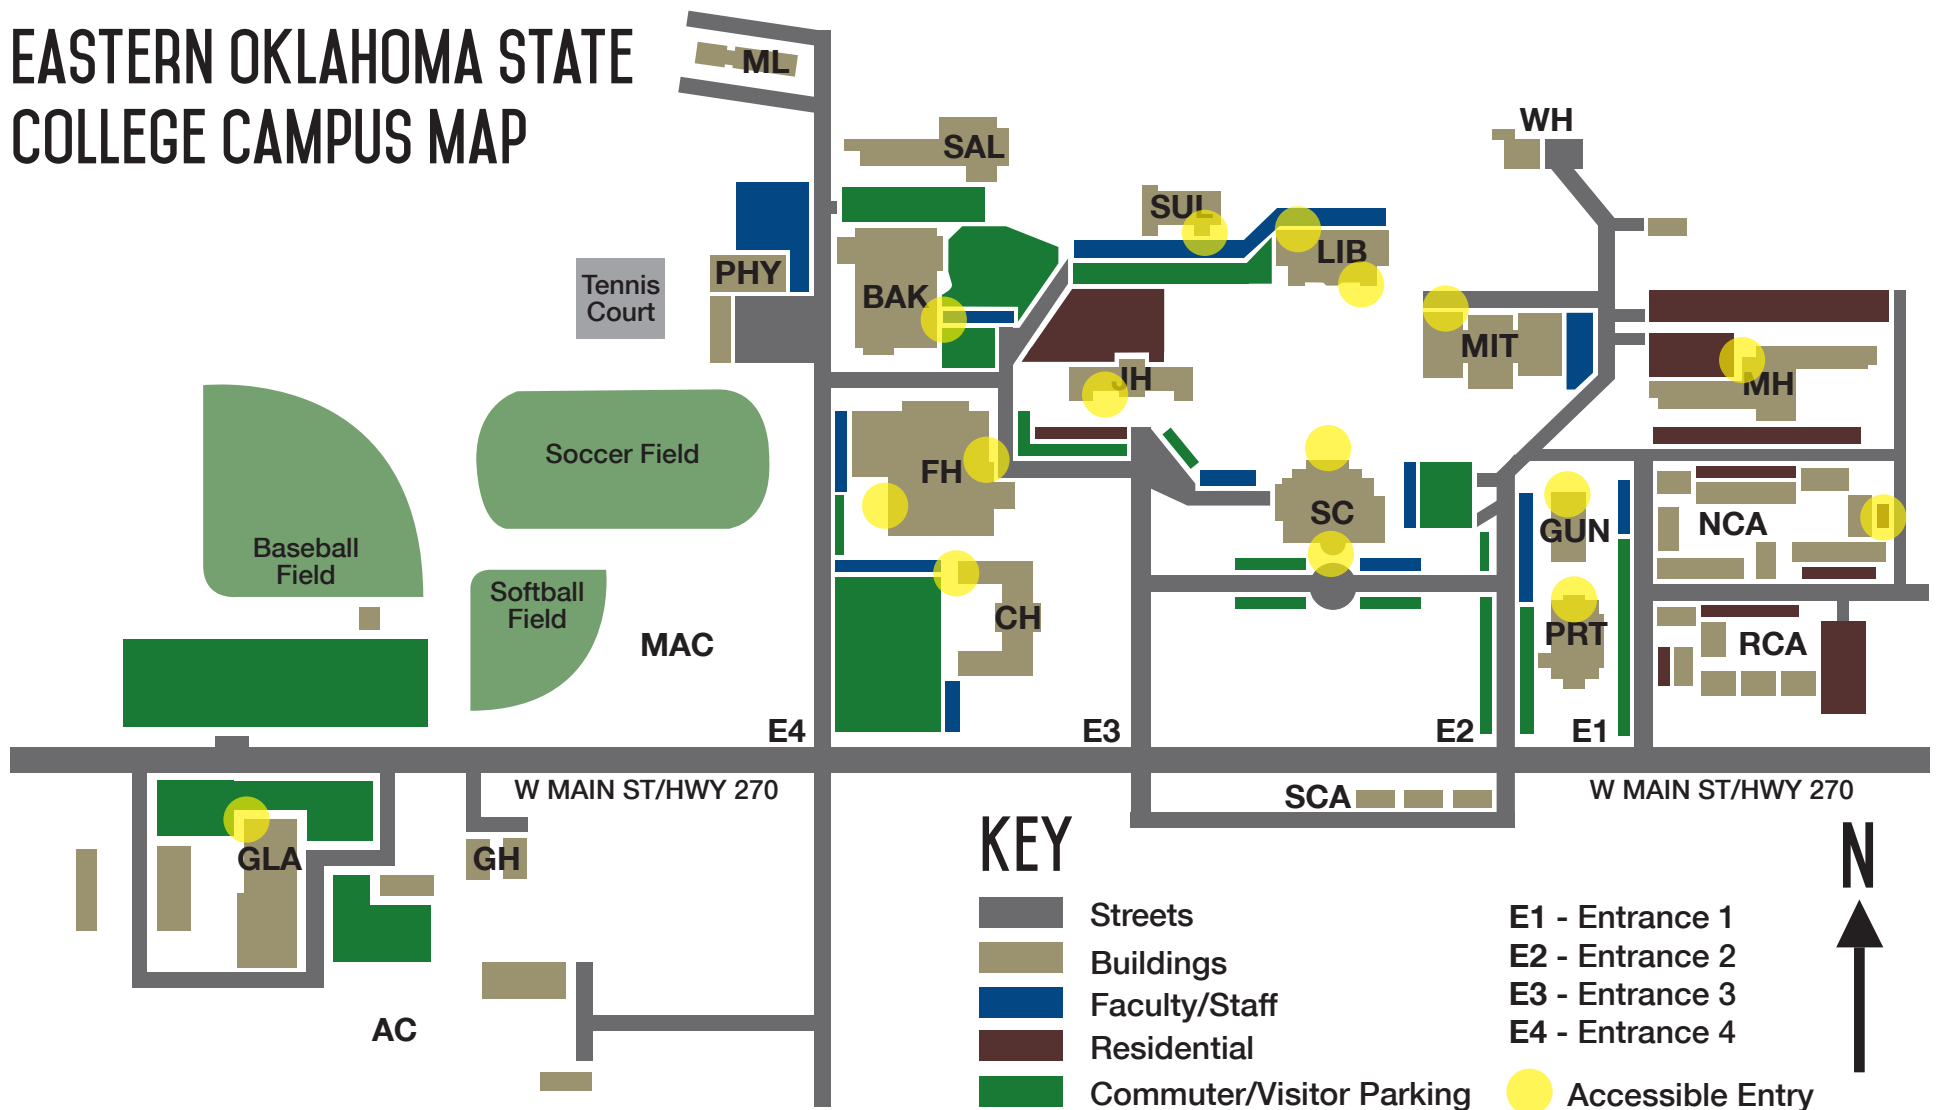

EASTERN OKLAHOMA STATE COLLEGE CAMPUS MAP

AC Agricultural Complex
BAK Baker Hall
CH Choctaw Hall
FH C.C. Dunlap Field House
GLA Goddard Livestock Show Arena
GH Greenhouse
JH Johnston Hall

LIB Library/Administration
MAC Mountaineer Athletic Complex
MH Miller Hall
MIT Mitchell Hall
ML Meats Lab
NCA North Campus Apartments
PHY Physical Plant

PRT Pratt Hall
RCA Regents Court Apartments
SAL Salmon Hall
SC E.E. Tourtellotte Student Center
SCA South Campus Apartments
SUL Sullivan Hall
WH White House